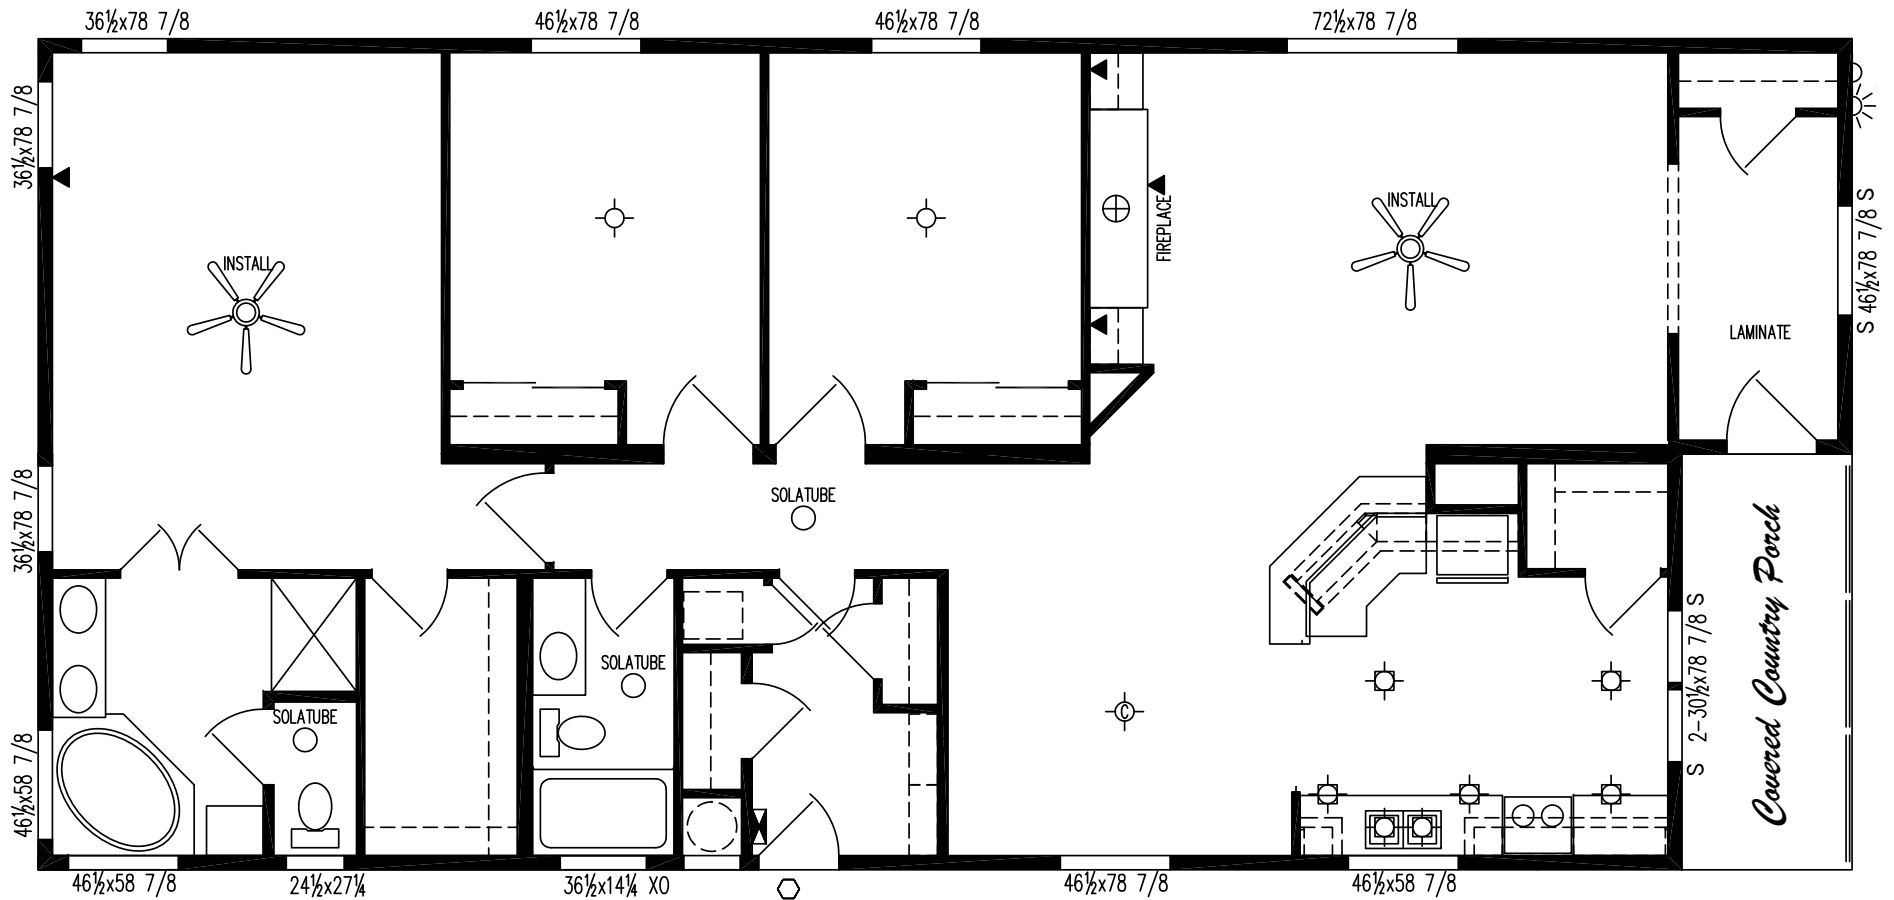

# The Manzanita

1,813 Sq.Ft. 3 Bed ~ 2 Bath

~ Not Pictured ~ Oversize 20' x 22' Garage Features

- 8' x 16' opening for oversized vehicles
- Insulated carriage style door.
- Fully finished interior: tape/texture, painted, window blinds
- Rear door for backyard access, and home entry through utility room door